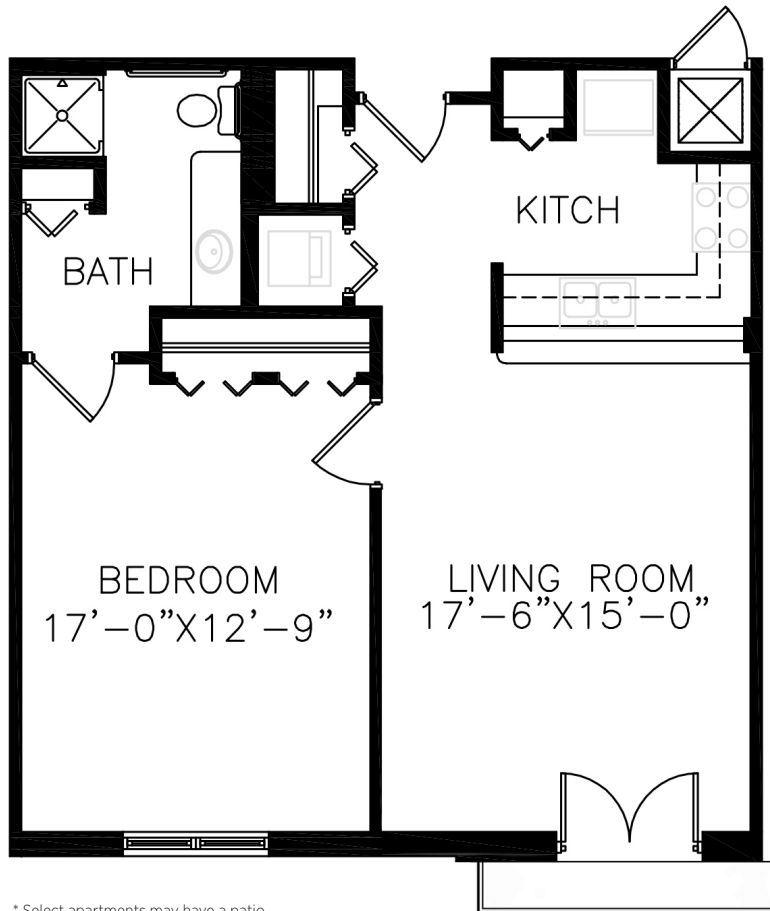

## Independent Living Apartment Floor Plan

\* Select apartments may have a patio.

### **THE BANDERA** (786 sq. ft.)

- 1 Bedroom
- 1 Bath
- Spacious Closets
- Kitchen
- Living Room
- All Appliances
- Stackable Washer & Dryer
- Patio

Call us at **830 816 4400** or visit [www.mmliving.org](http://www.mmliving.org)