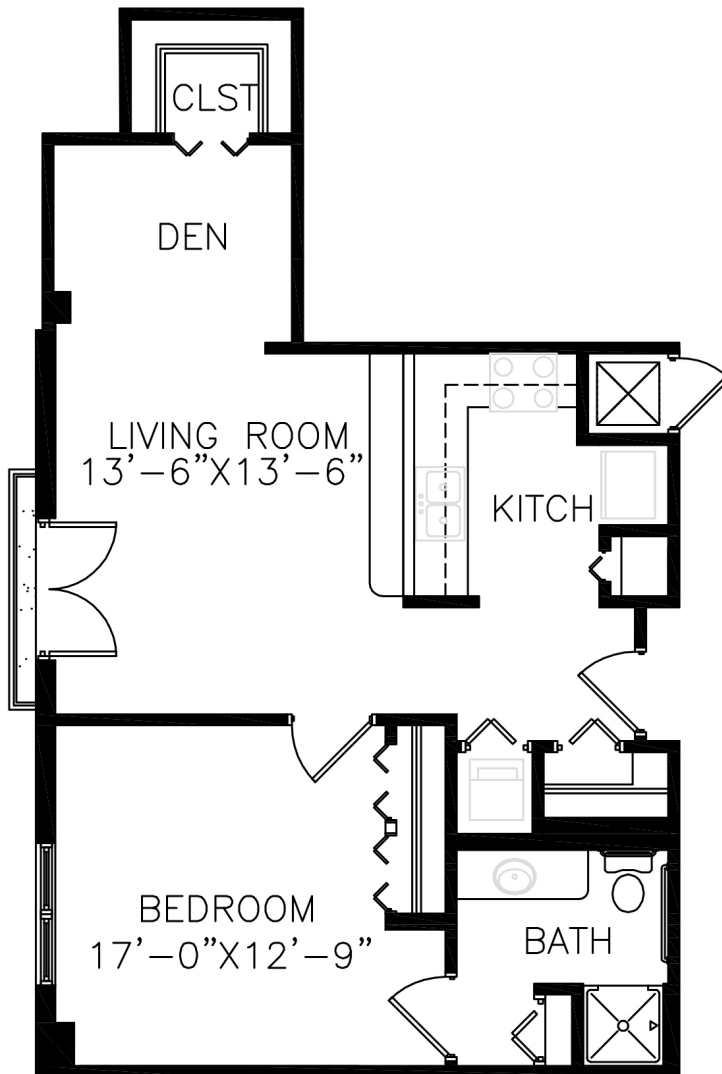

## Independent Living Apartment Floor Plan

**THE CASCADE**  
(747 sq. ft.)

- 1 Bedroom
- 1 Bath
- Spacious Closets
- Kitchen
- Living Room
- Den
- All Appliances
- Stackable Washer & Dryer

Call us at **830 816 4400** or visit [www.mmliving.org](http://www.mmliving.org)