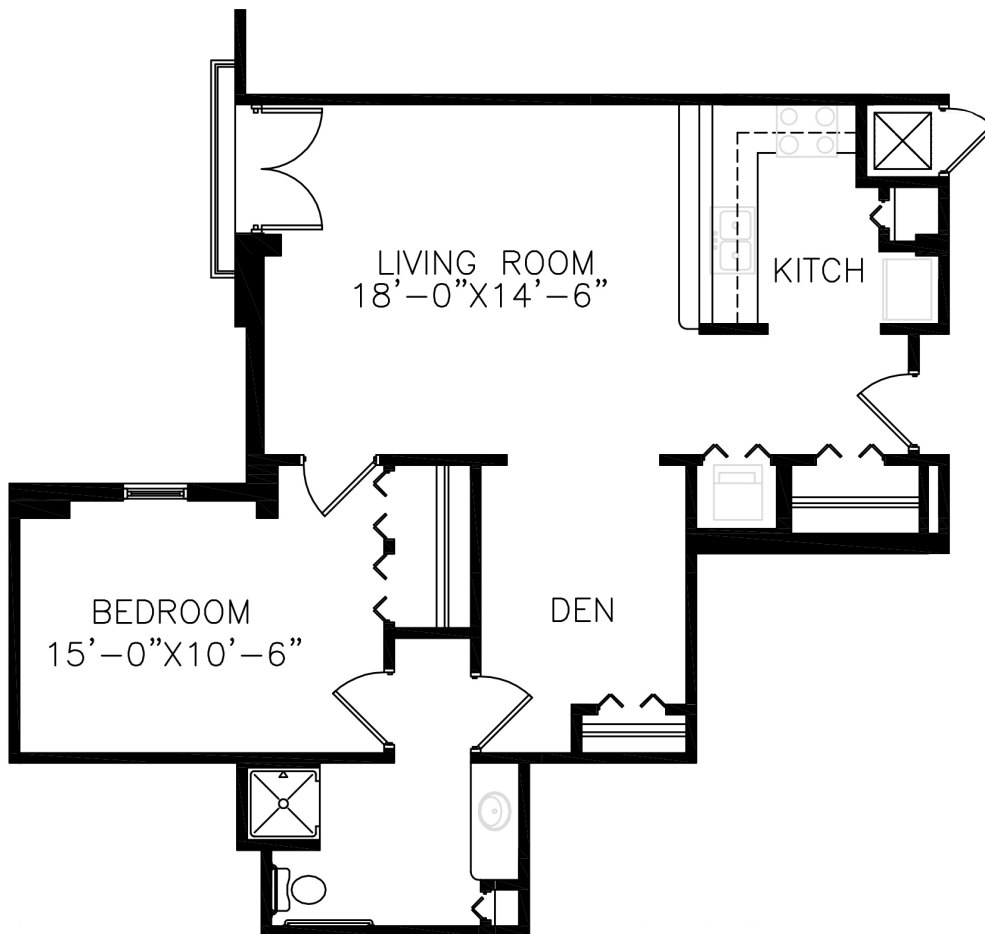

## Independent Living Apartment Floor Plan

### **THE EDWARDS**

(880 sq. ft.)

1 Bedroom

1 Bath

Spacious Closets

Kitchen

Living Room

Den