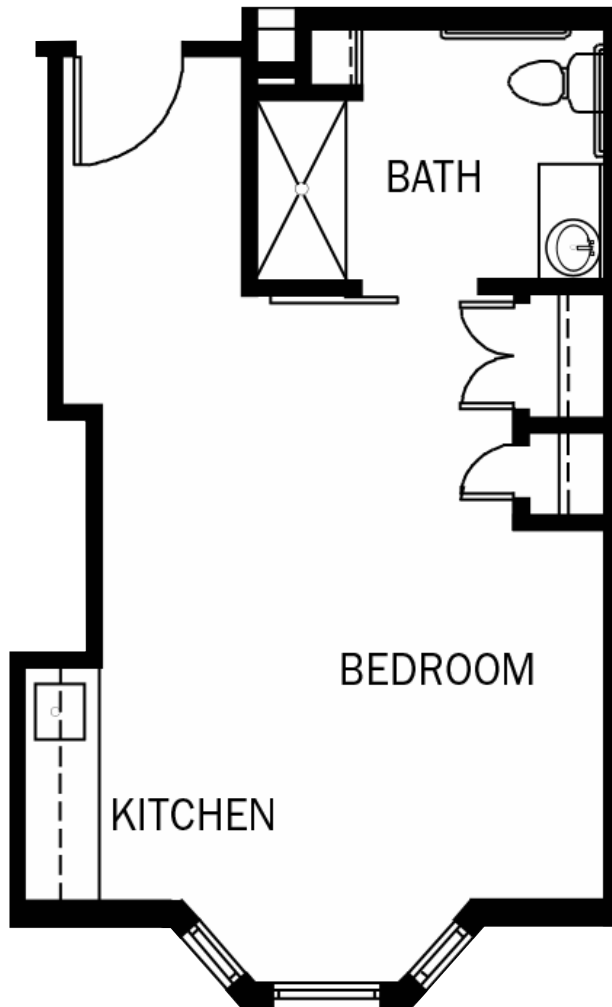

Memory Care Floor Plan

THE COTTONWOOD

(387 sq. ft.)

1 Bedroom

1 Bath

Kitchenette

Call us at **830 816 4900** or visit www.mmliving.org