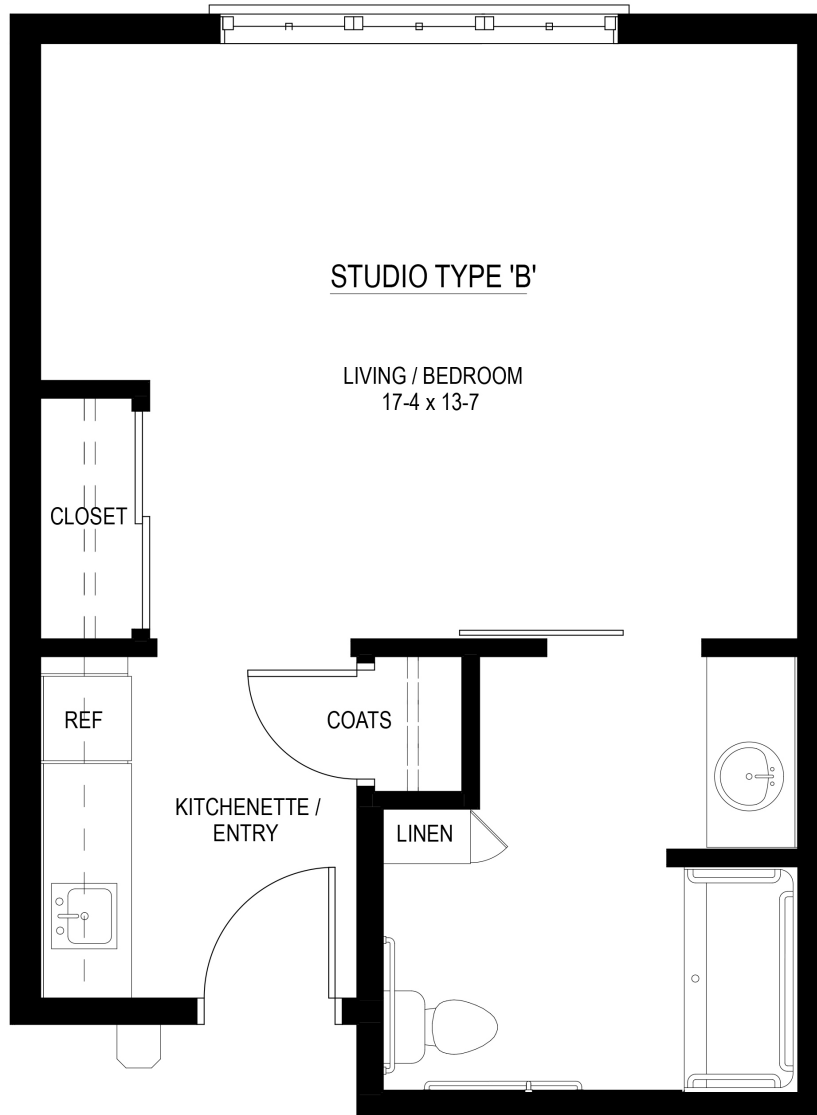

## Assisted Living Floor Plan

**THE CEDAR**  
(440 sq. ft.)

- Studio
- 1 Bath
- Walk-in Closets
- Kitchenette
- All Appliances

Call us at **830 816 4900** or visit [www.mmliving.org](http://www.mmliving.org)