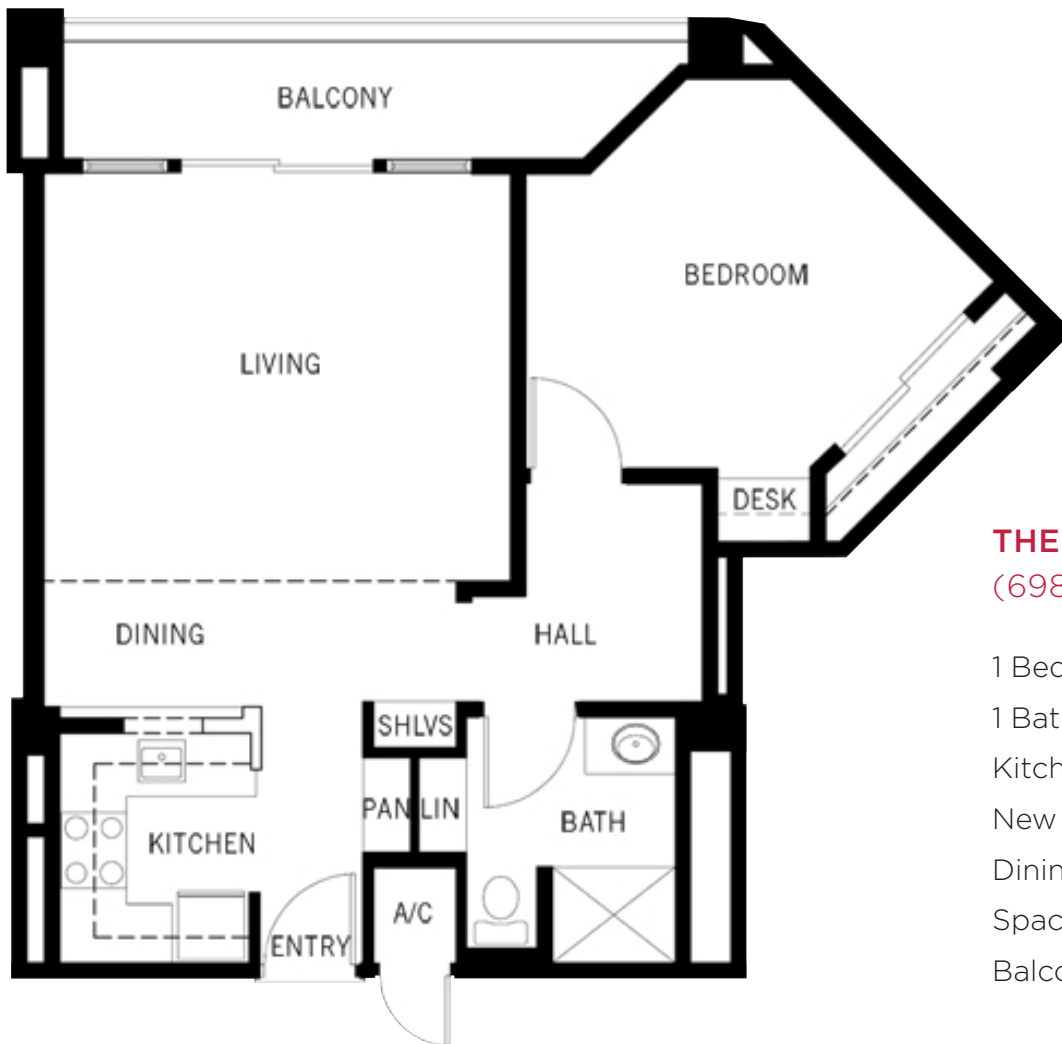

Independent Living Apartment Floor Plan

THE HAWTHORN
(698 sq. ft.)

- 1 Bedroom
- 1 Bathroom
- Kitchen
- New Appliances
- Dining & Living Room
- Spacious Storage
- Balcony

Call us at **210 734 1155** or visit www.mmliving.org