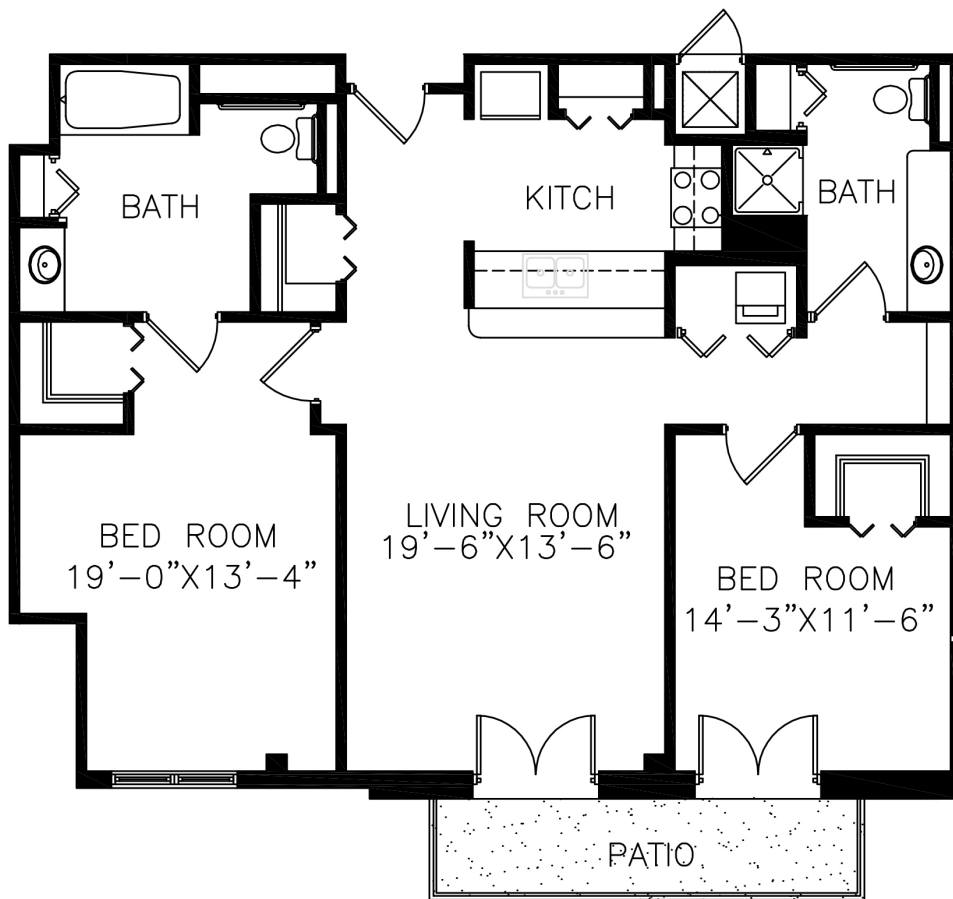

Independent Living Apartment Floor Plan

**THE HERITAGE**  
 (1,250 sq. ft.)

- 2 Bedrooms
- 2 Baths
- Spacious Closets
- Kitchen
- Living Room
- All Appliances
- Stackable Washer & Dryer
- Patio

Call us at **830 816 4400** or visit [www.mmliving.org](http://www.mmliving.org)