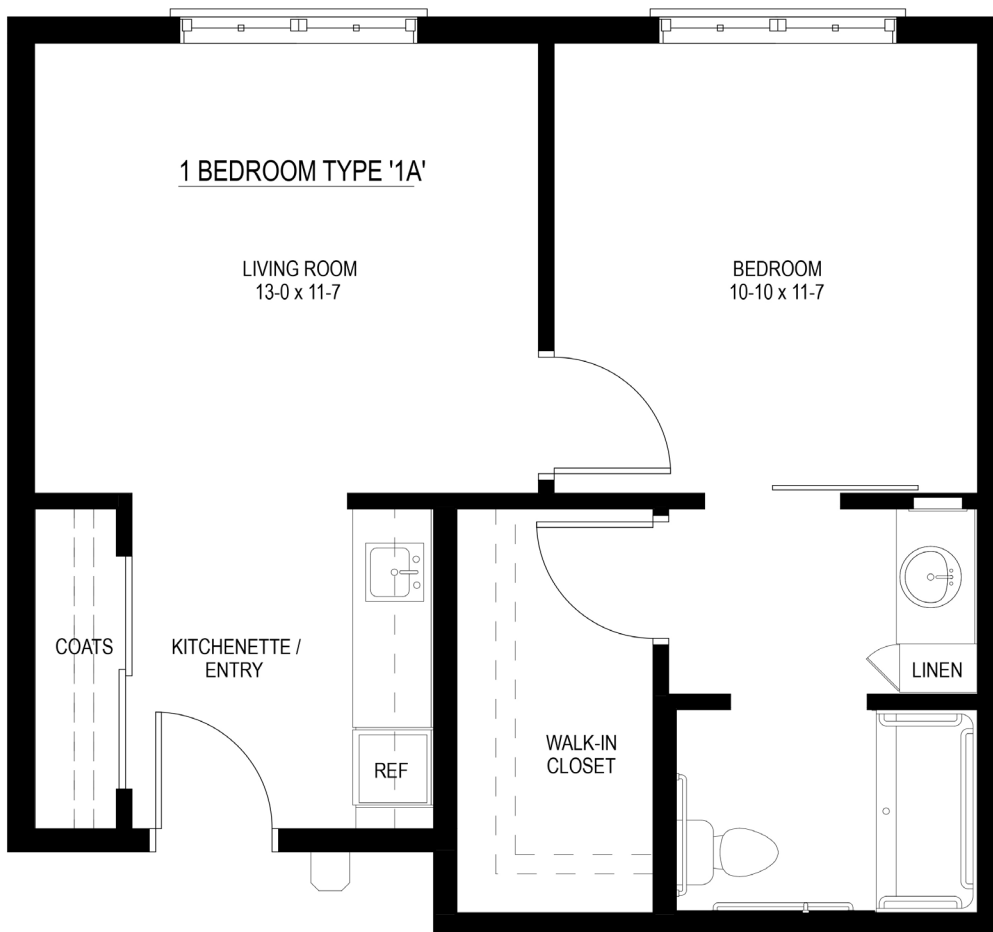

## Assisted Living Floor Plan

### **THE LAUREL** (570 sq. ft.)

- 1 Bedroom
- 1 Bath
- Walk-in Closets
- Kitchenette
- Living & Dining Room
- All Appliances

Call us at **830 816 4900** or visit [www.mmliving.org](http://www.mmliving.org)