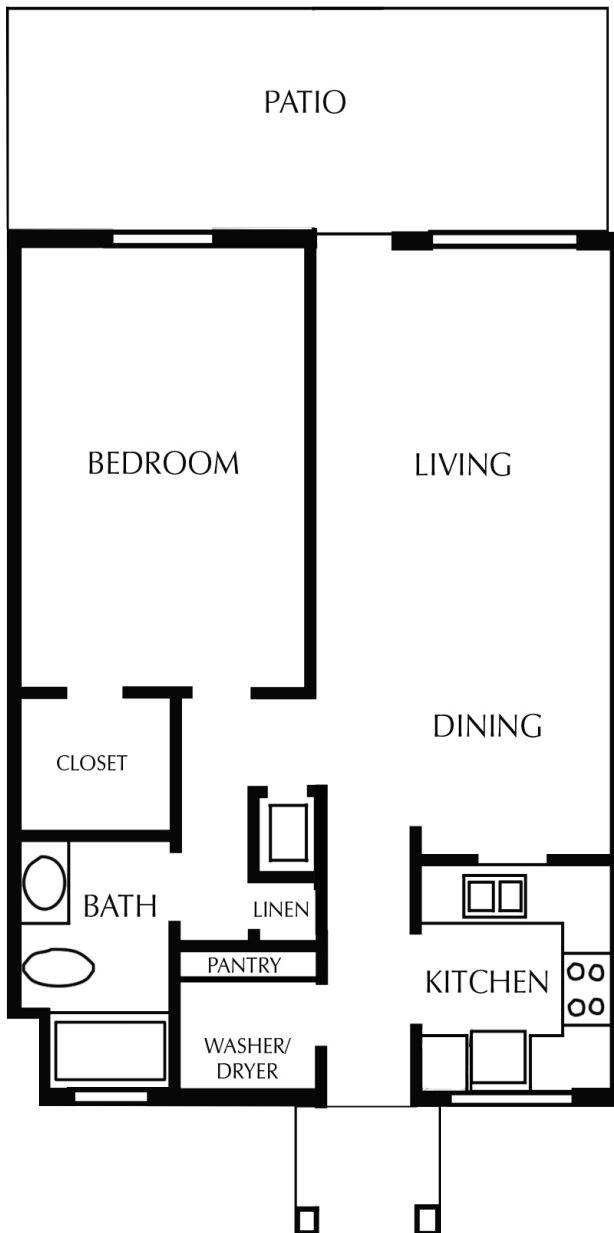

Cottage Floor Plan

THE LIVE OAK
(790 sq. ft.)

- 1 Bedroom
- 1 Bathroom
- Kitchen
- New Appliances
- Dining & Living Room
- Spacious Storage
- Patio

Call us at **210 734 1155** or visit www.mmliving.org