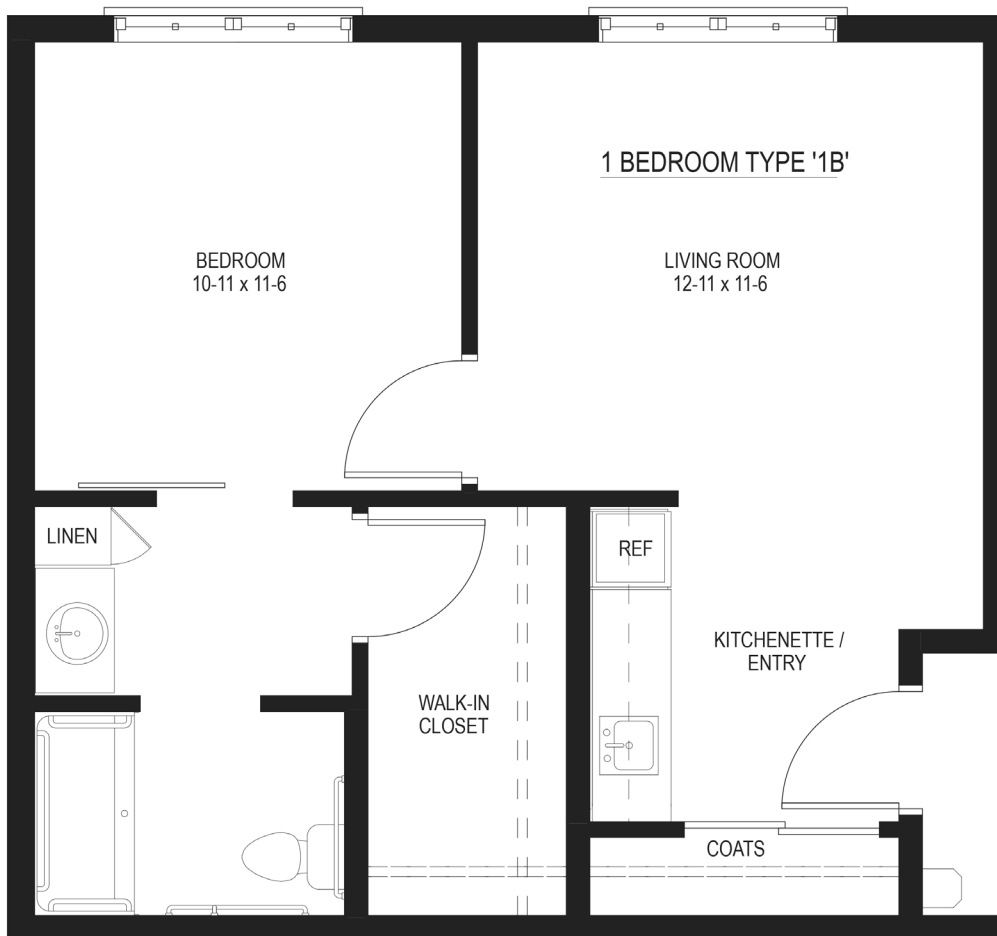

Assisted Living Floor Plan

THE MAGNOLIA (575 sq. ft.)

- 1 Bedroom
- 1 Bath
- Walk-in Closets
- Kitchenette
- Living & Dining Room
- All Appliances

Call us at **830 816 4900** or visit www.mmliving.org