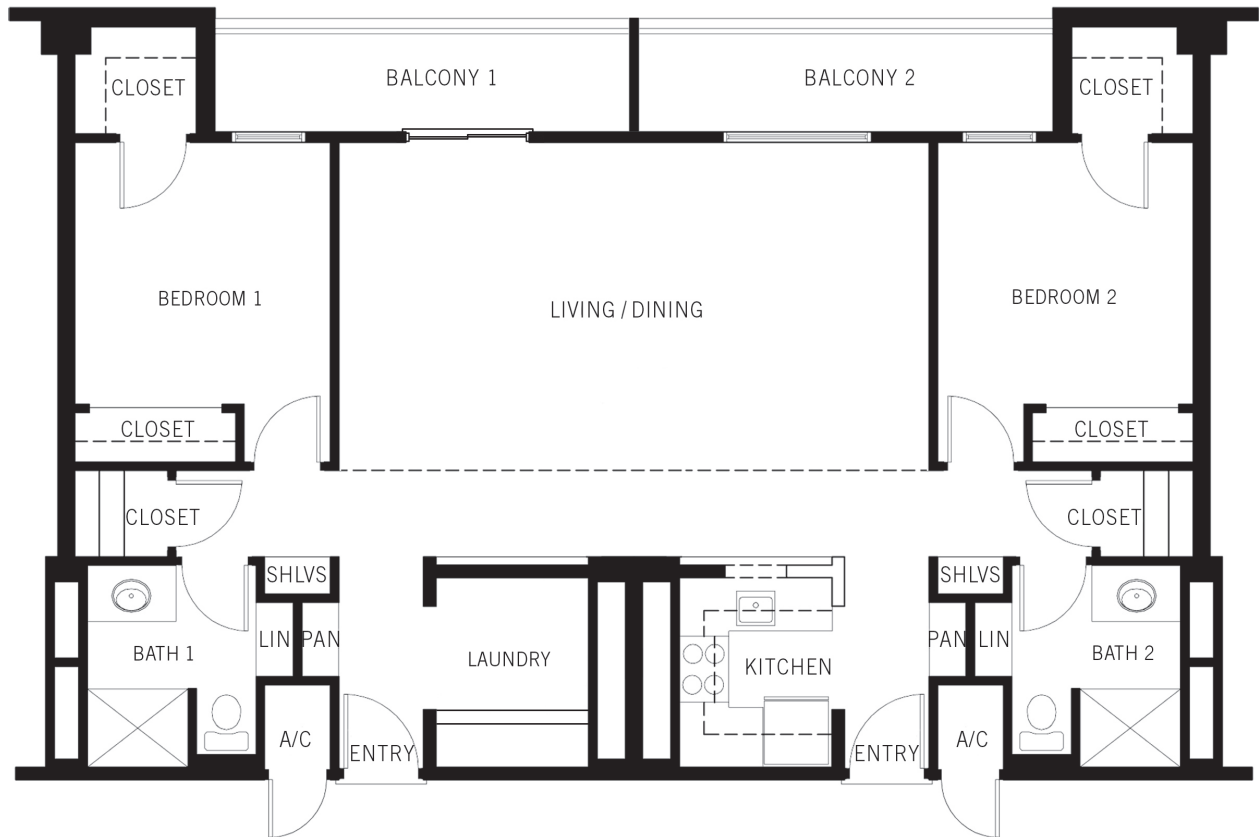

Independent Living Apartment Floor Plan

THE MAPLE
(1,212 sq. ft.)

2 Bedrooms • 2 Bathrooms • Kitchen • New Appliances
Dining & Living Room • Spacious Storage • 2 Balconies

Call us at **210 734 1155** or visit www.mmliving.org