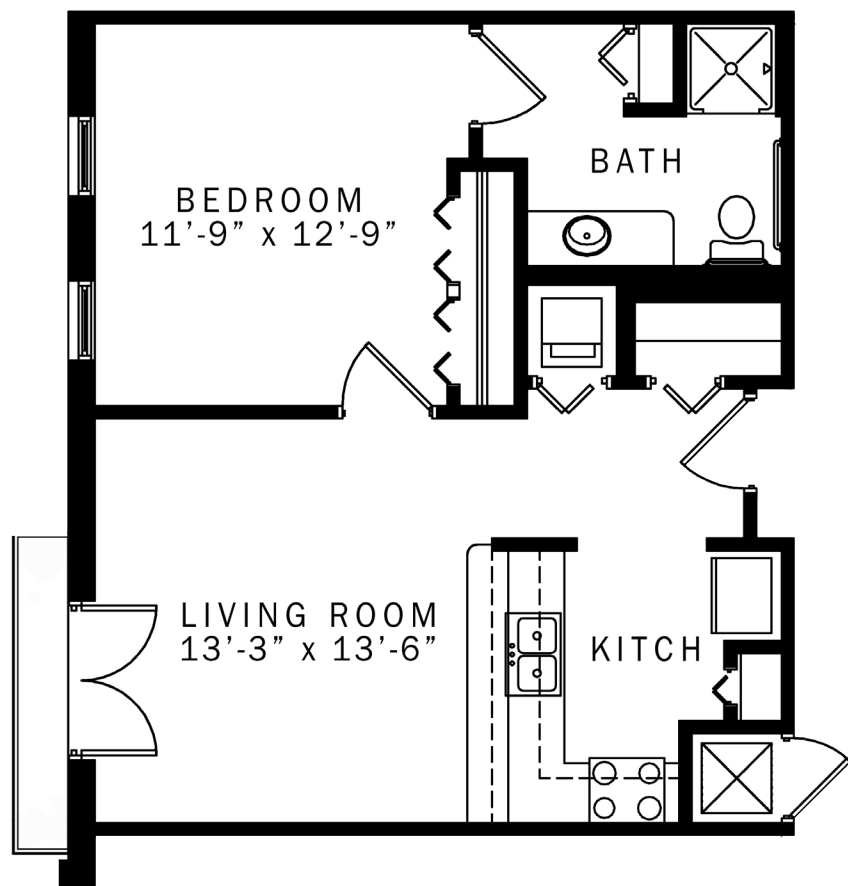

Independent Living Apartment Floor Plan

THE AUSTIN (650 sq. ft.)

- 1 Bedroom
- 1 Bath
- Spacious Closets
- Kitchen
- Living Room
- All Appliances
- Stackable Washer & Dryer

* Select apartments may have a patio.