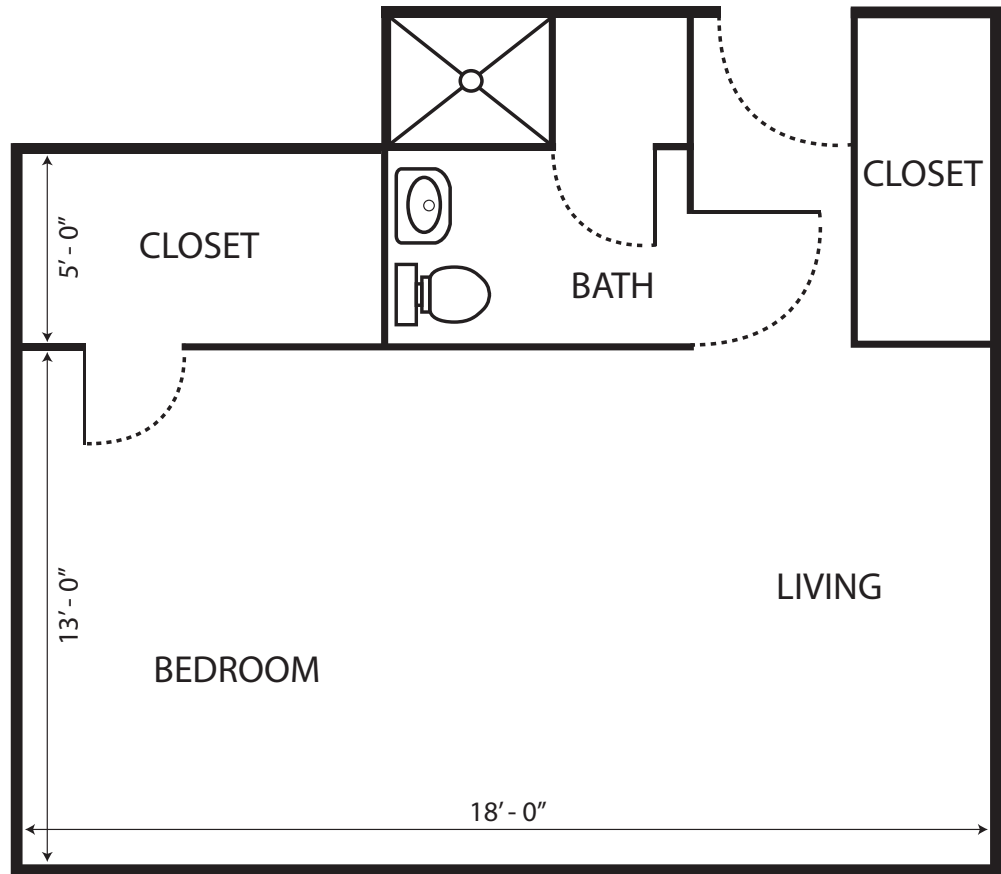

Assisted Living Floor Plan

THE GARDENIA
 (384 sq. ft.)

- Studio Space
- 1 Bathroom
- Living Room
- Spacious Storage

Call us at **210 731 1204** or visit www.mmliving.org