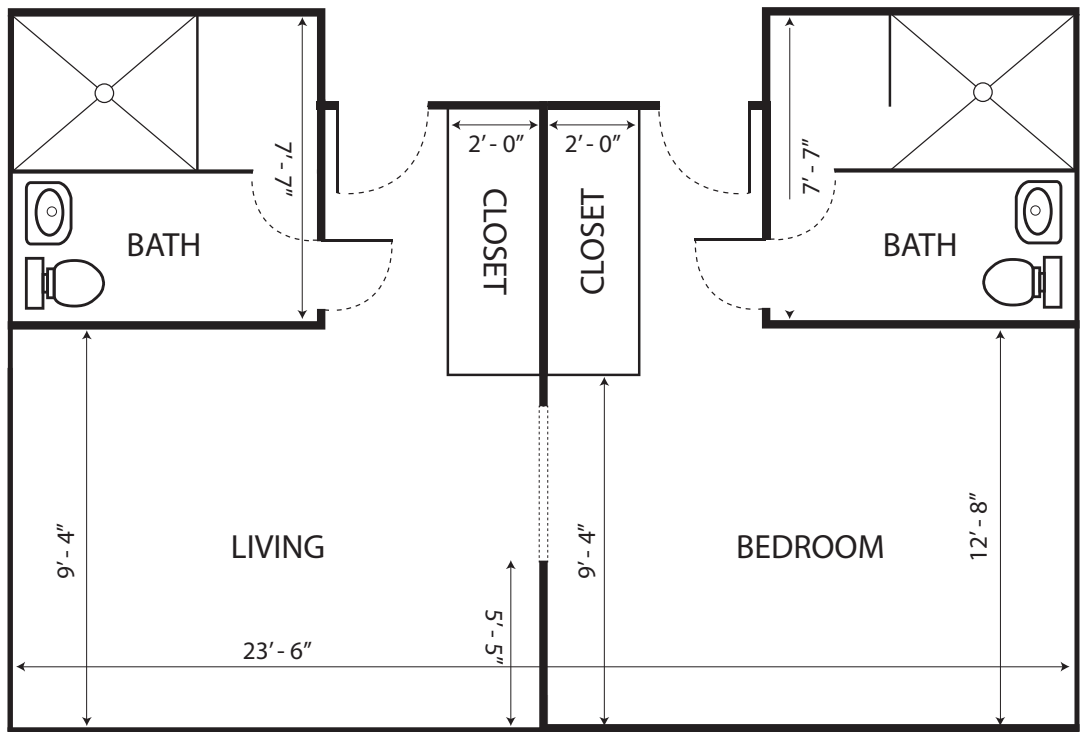

Assisted Living Floor Plan

**THE IRIS**  
 (468 sq. ft.)

- 1 Bedroom
- 2 Bathrooms
- Living Room
- Spacious Storage

Call us at **210 731 1204** or visit [www.mmliving.org](http://www.mmliving.org)