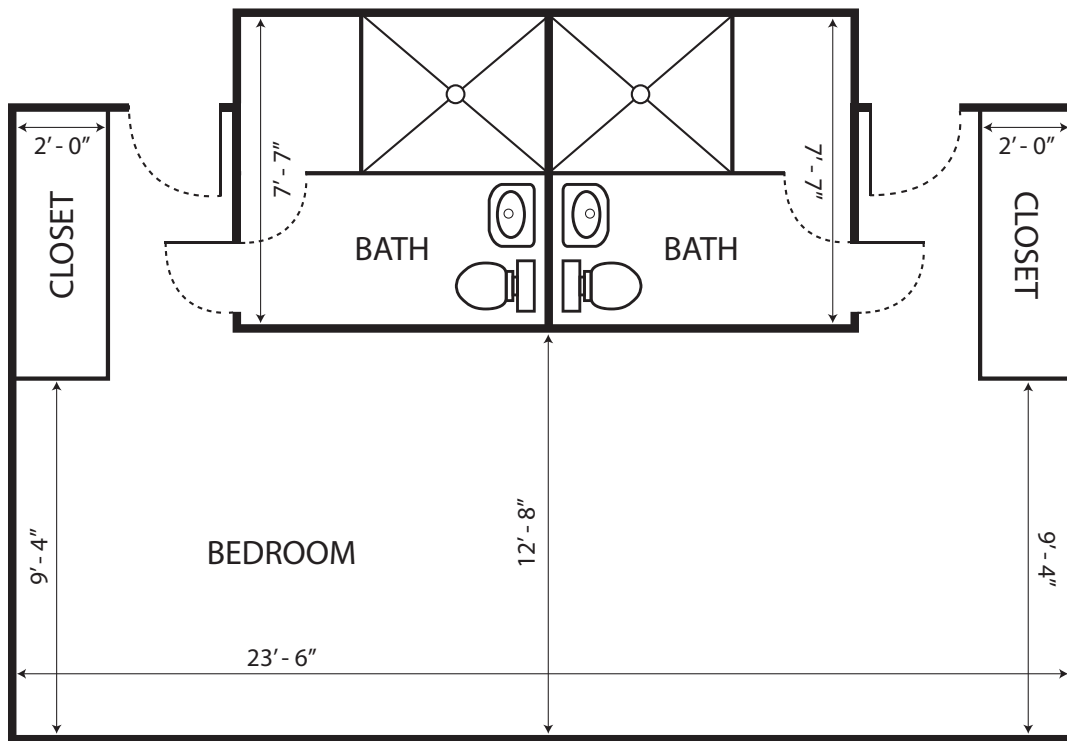

Assisted Living Floor Plan

**THE LILY**  
 (468 sq. ft.)

- Studio Space
- 2 Bathrooms
- Living Room
- Spacious Storage

Call us at **210 731 1204** or visit [www.mmliving.org](http://www.mmliving.org)